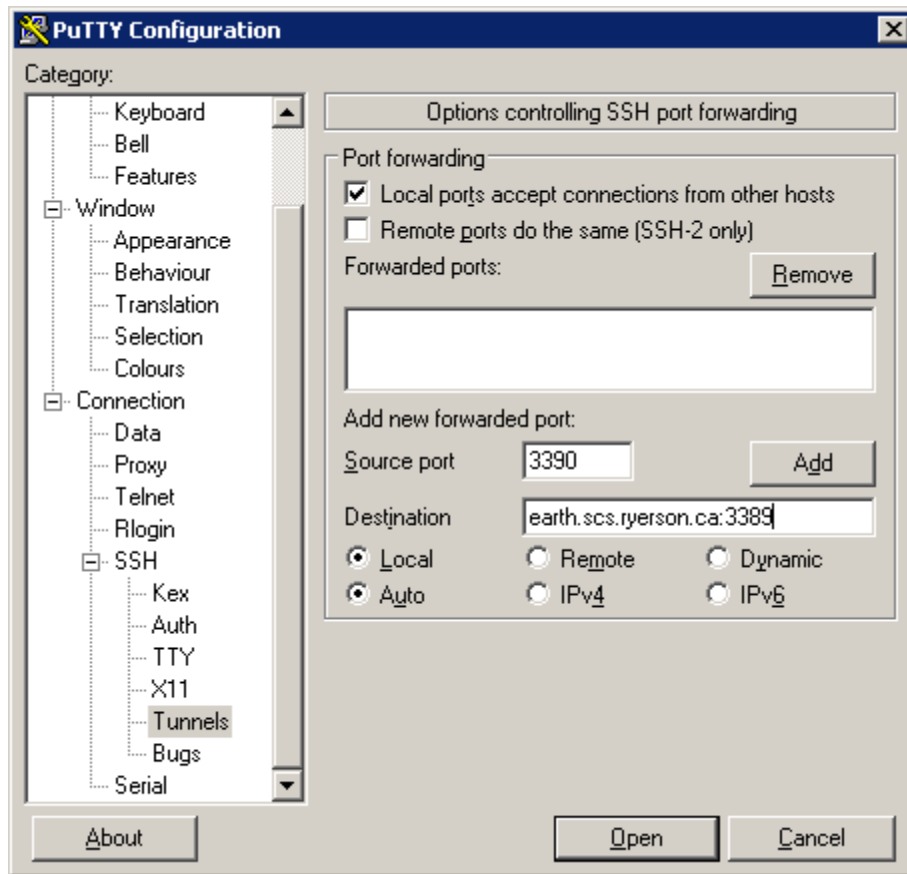

Port Forwarding using SSH client

Port Forwarding using Putty

Save the session

Click Add then Open

Log in to the moon.scs.ryerson.ca

Open up Remote Desktop - Connect to <localhost:3390>