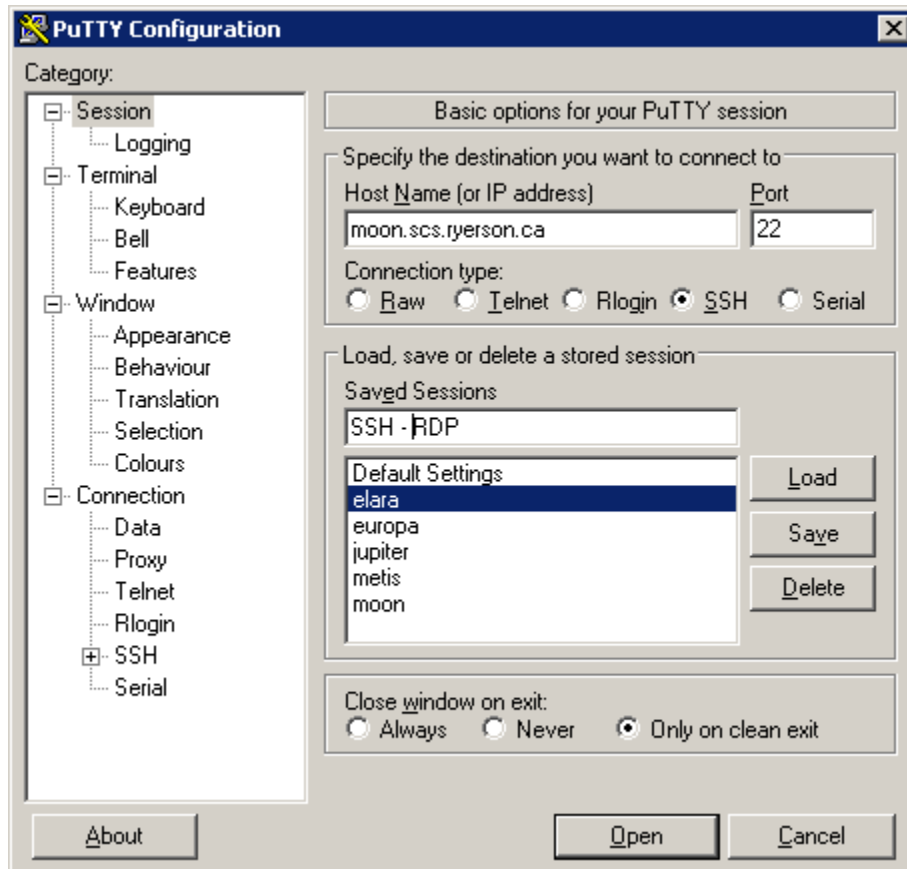

Port Forwarding using SSH client

Port Forwarding using Putty

Save the session

Click Add then Open

Log in to the moon.scs.ryerson.ca

Open up Remote Desktop - Connect to <localhost:3390>