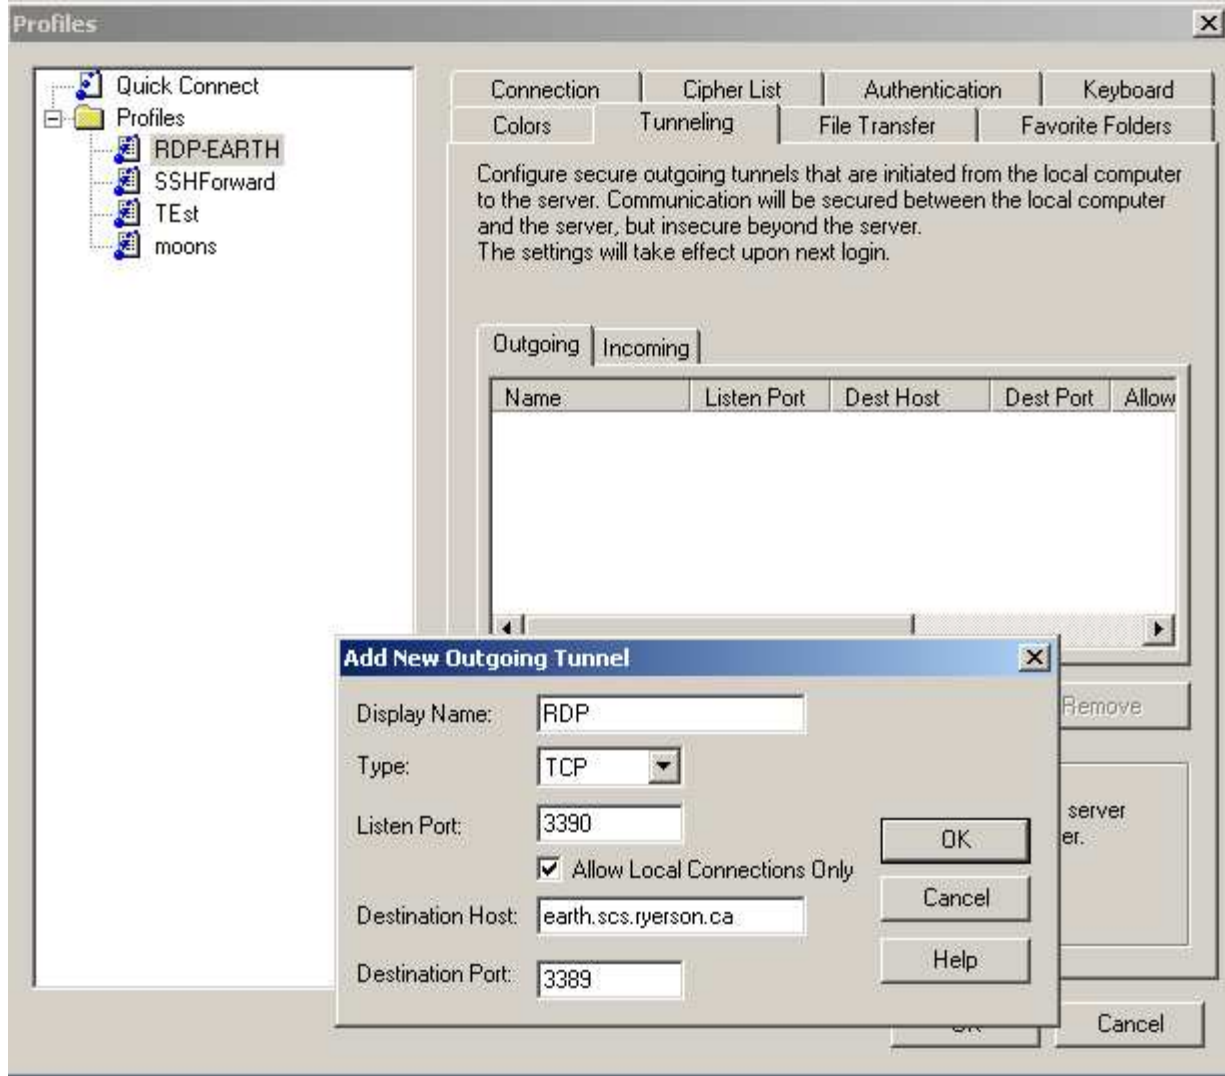

Port Forwarding using SSH client

Port Forwarding using Putty

Save the session

Click Add then Open

Log in to the moon.scs.ryerson.ca

Open up Remote Desktop - Connect to <localhost:3390>